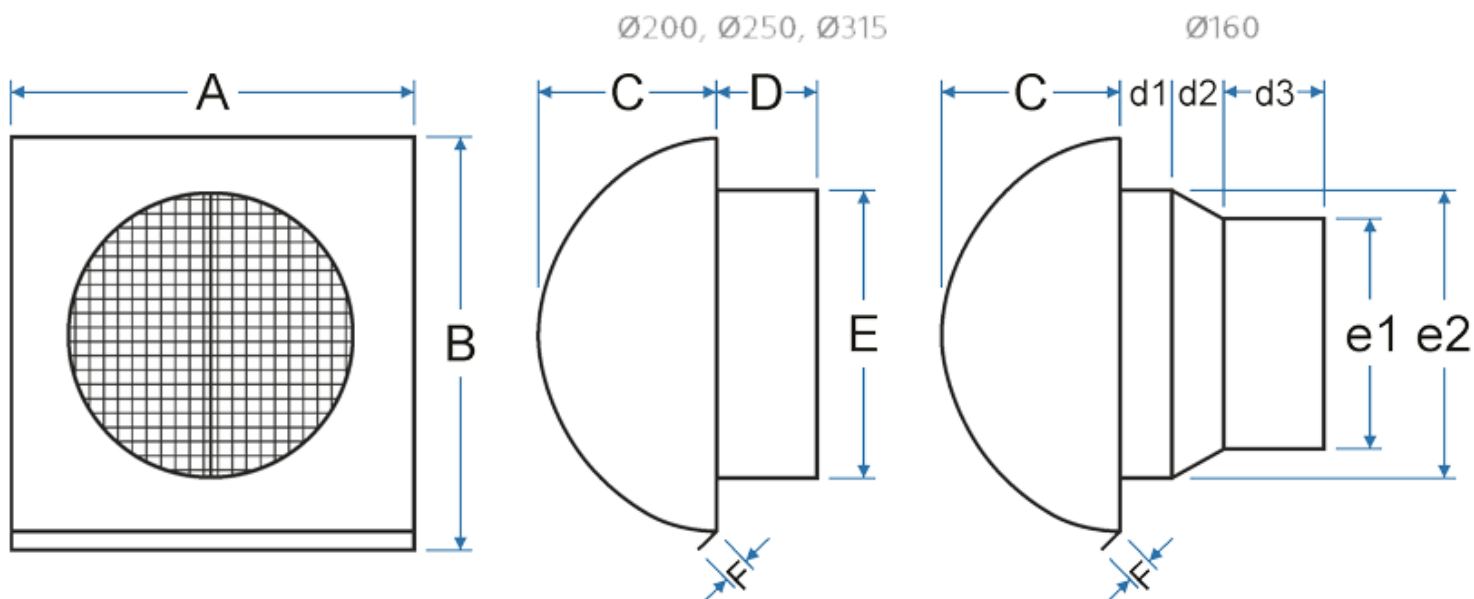

Vstup/výfuk v nerezovém provedení

Rozměry [mm]	A	B	C	D	d1	d2	d3	E	e1	e2	F
PF SV 160	280	286	125	---	35	35	70	---	Ø158	Ø195	20
PF SV 200	280	286	125	70	---	---	---	Ø195	---	---	20
PF SV 250	350	360	170	70	---	---	---	Ø246	---	---	20
PF SV 315	430	443	210	70	---	---	---	Ø312	---	---	20

PF SV rozměry

PF PB90N 1 x 50 x 158

Plenum box nerez - Ø50mm/Ø160mm

PF PB90N 2 x 50 x 158

Plenum box nerez - Ø50mm/Ø160mm

PF PB90N 3 x 50 x 158

Plenum box nerez - Ø50mm/Ø160mm

PF PB90N 4 x 50 x 158